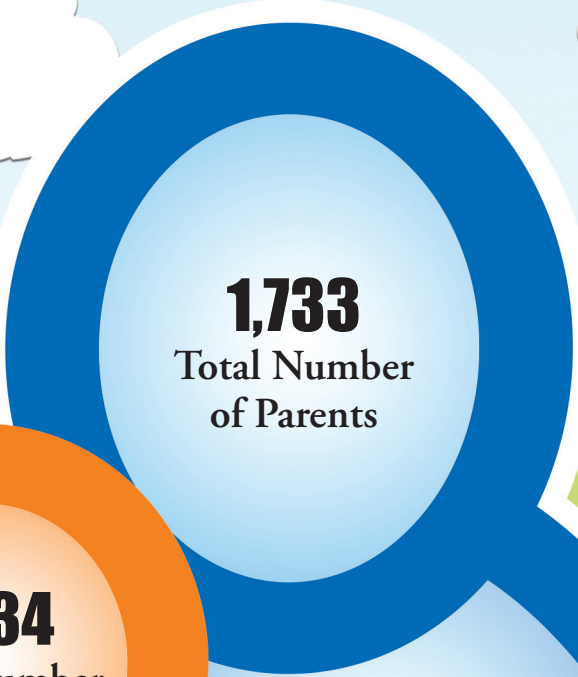

FloridaHIPPY

Report Card 2018-2019

3,859

Staff
Training Hours

1,733

Total Number
of Parents

153

Community
Partnerships

1,934

Total Number
of Children

184,615

Parent/Child
Interactions

42,288

Parent
Engagements

HIPPYUSA
Home Instruction for Parents of Preschool Youngsters

Children's Board
HILLSBOROUGH COUNTY
www.ChildrensBoard.org